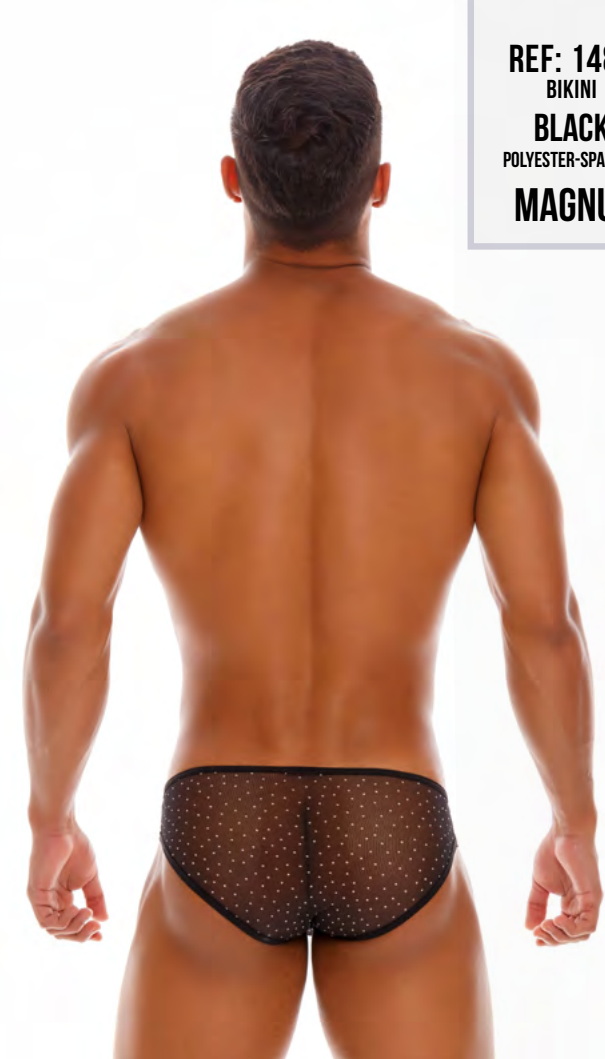

REF: 1480
BIKINI
BLACK
POLYESTER-SPANDEX
MAGNUS