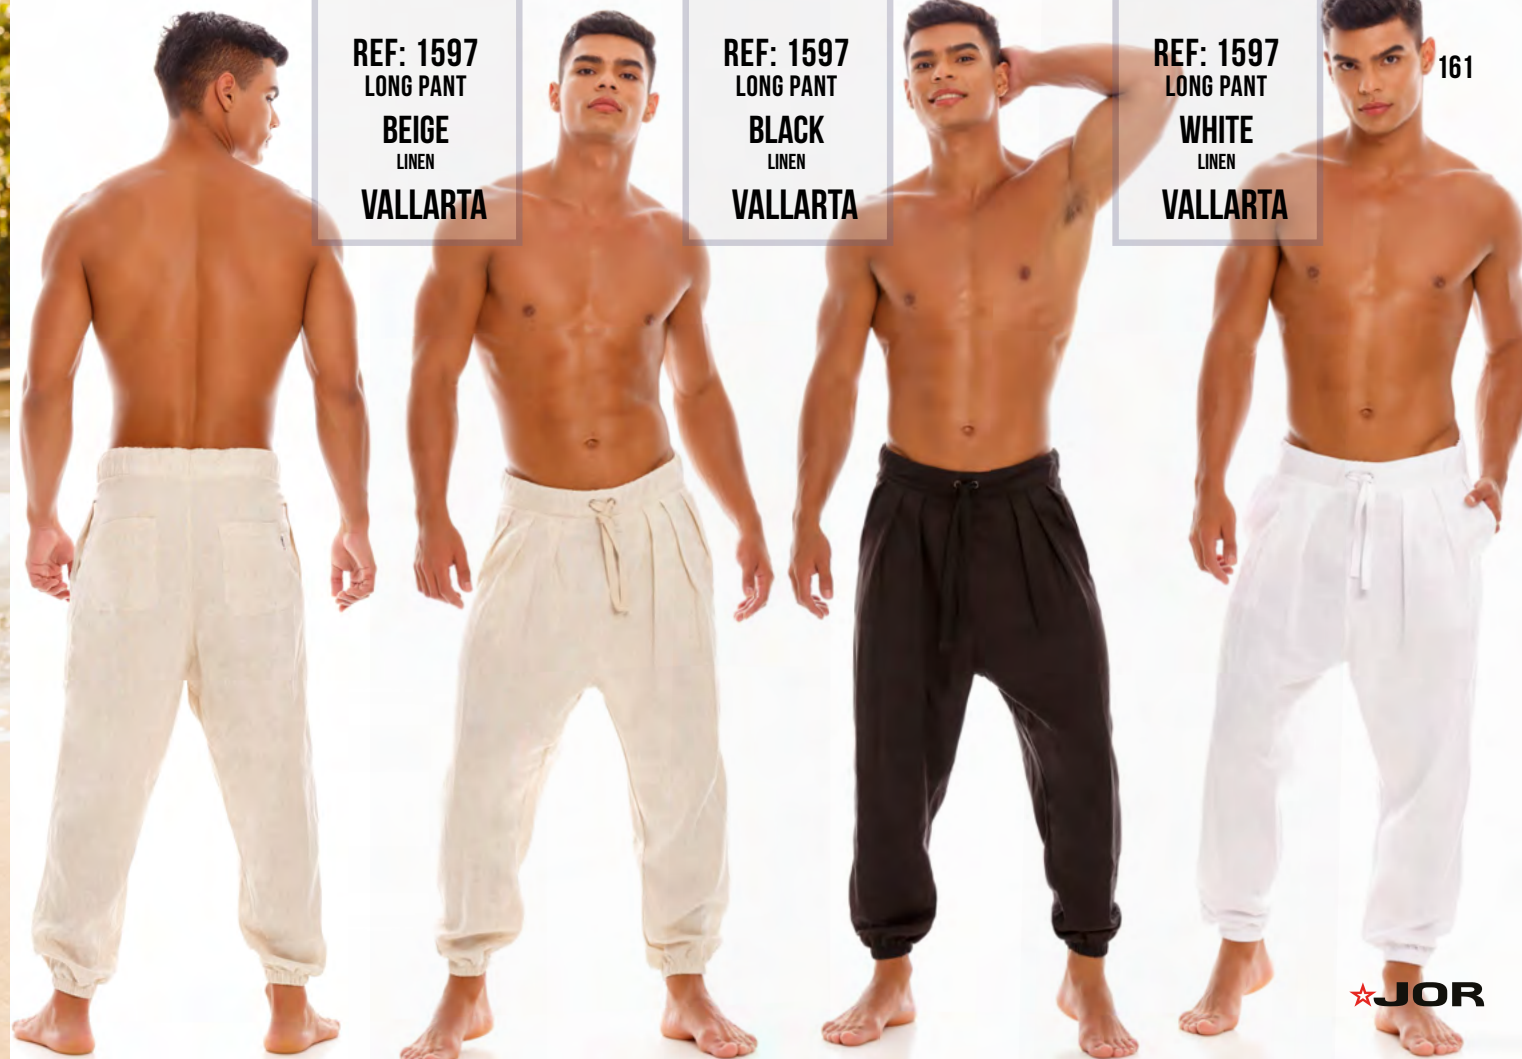

REF: 1597
LONG PANT
BEIGE
LINEN
VALLARTA

REF: 1597
LONG PANT
BLACK
LINEN
VALLARTA

REF: 1597
LONG PANT
WHITE
LINEN
VALLARTA