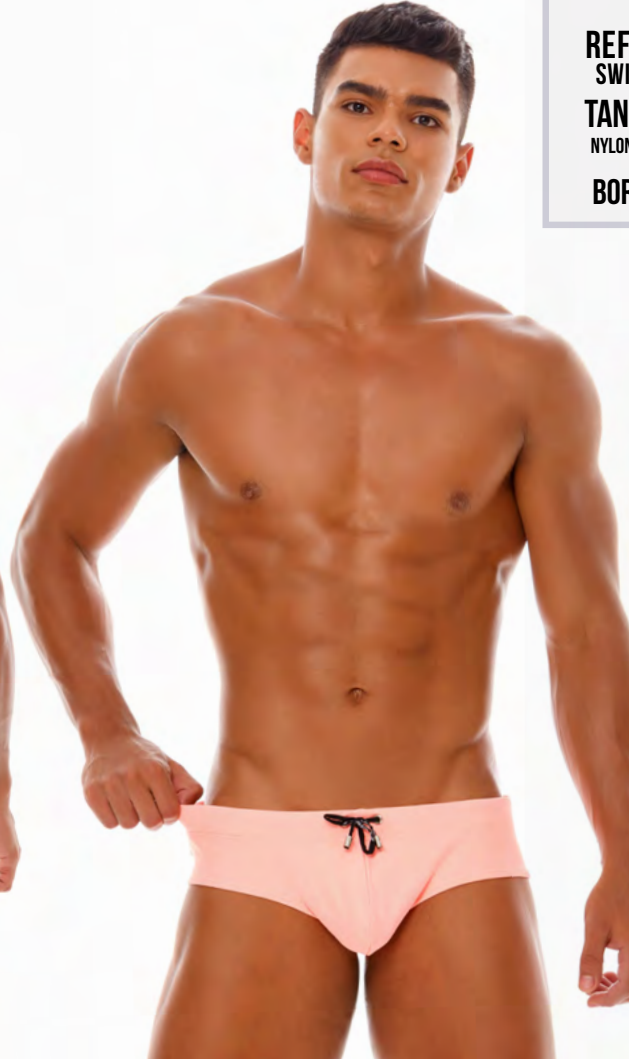

REF: 1552
SWIMWEAR
MINT
NYLON - SPANDEX
BORA BORA