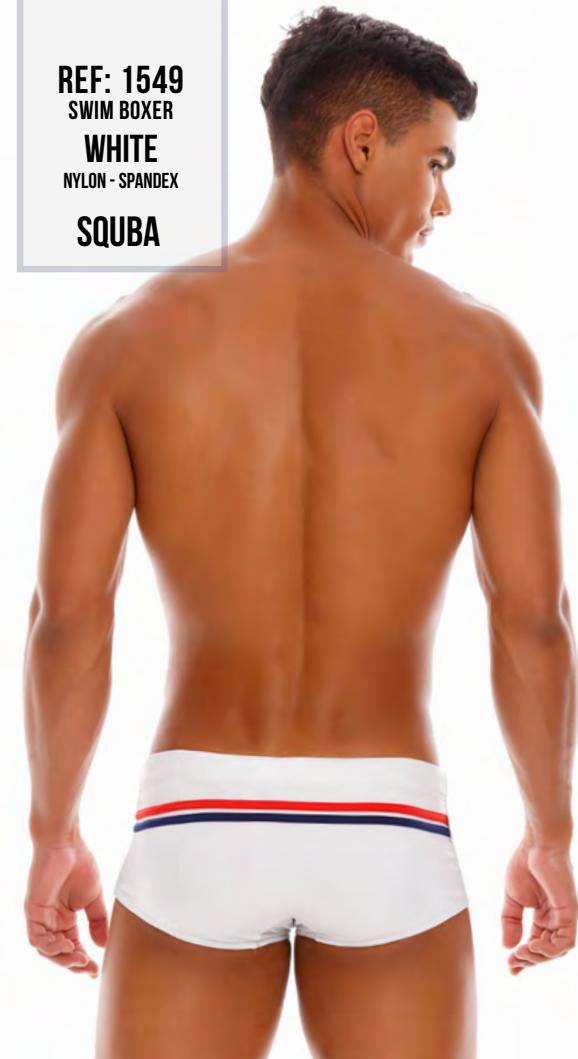

REF: 1550
SWIM BRIEF
WHITE
NYLON - SPANDEX
SQUBA

REF: 1549
SWIM BOXER
WHITE
NYLON - SPANDEX
SQUBA